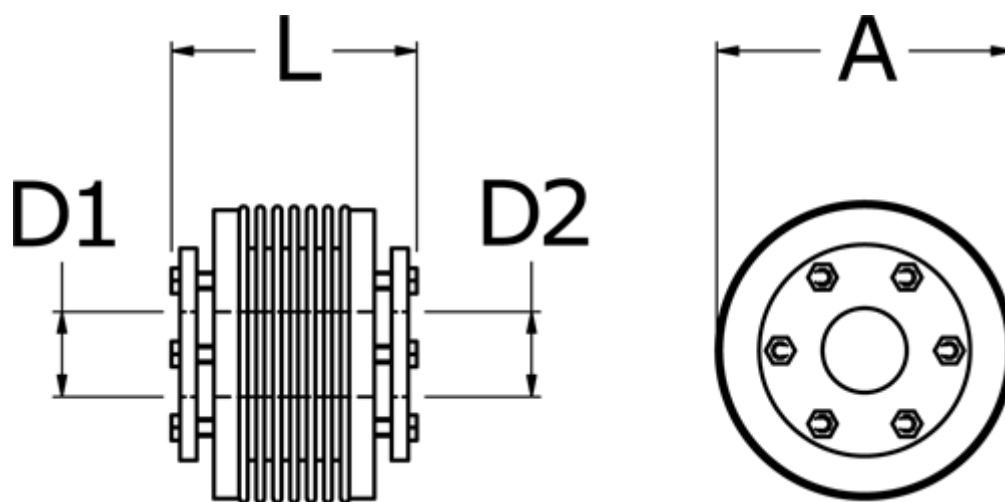

# Data Sheet

Article number: 3330550002066070

Description: Bellow coupling type 5 size5000  
Length 206 mm, bore 60/70 mm

## Measures

A	= 208
D1	= 60
D2	= 70
L	= 206
Nom. torque NM (Tkn)	= 5000